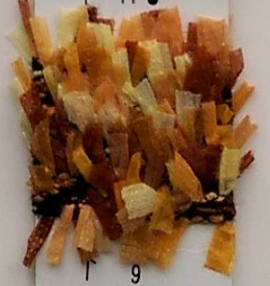

Best Shan

BETA

1/3 4NM

45% Slarit Nylon
55% Polyester

Best Shan

↑ 4 •

↑ 7

↑ 11 •

↑ 9

Best Shan

↑ 17

↑ 3

↑ 5

↑ 20

Best Shan

↑ 15

↑ 2

↑ 1

↑ 12

Best Shan

↑ 21

↑ 22

↑ 23

↑ 24