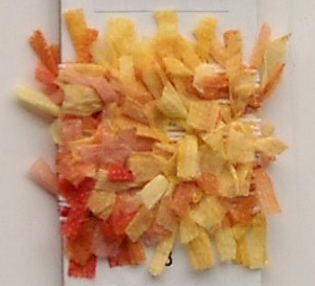

Best Shan

BETA

1/3 4NM

45% Slarit Nylon
55% Polyester

Best Shan

↑ 4 •

↑ 7

↑ 11 •

↑ 9

Best Shan

↑ 17

↑ 3

↑ 5

↑ 20

Best Shan

↑ 15