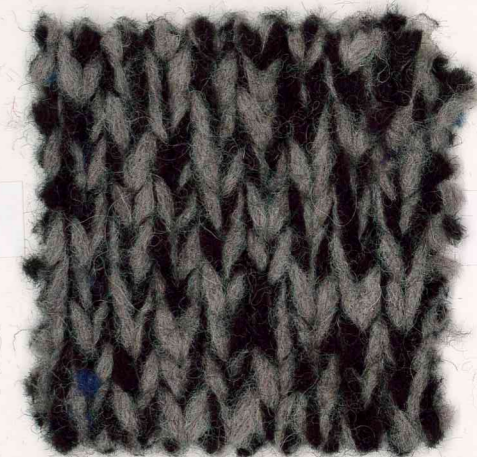

Best Shan

TOPICO-0104

1/2. 7NM

6% Alpaca
40% Wool
19% Acrylic
35% Nylon

* 2 0 7 4 *

COL: 1/3G

1

5

2

6 ●

3

7

4

8

9

13 ●

10

14

11

15

12

16

● = promotional colours - 推广色

● = promotional colours - 推广色