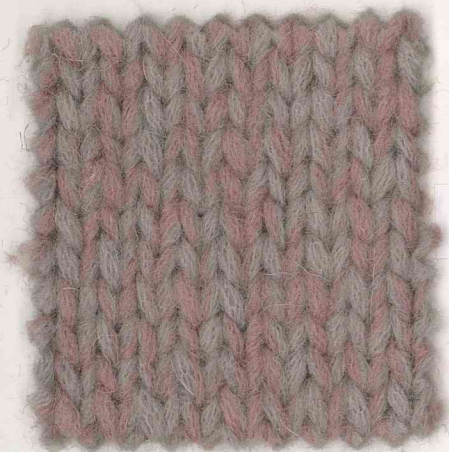

Best Shan

TOPICO-0104

1/2. 7NM

6% Alpaca
40% Wool
19% Acrylic
35% Nylon

* 2 0 7 4 *

COL: 1/3G

1

5

2

6 ●

3

7

4

8

9

13 ●

10

14

11

15

12

16

● = promotional colours - 推广色

● = promotional colours - 推广色