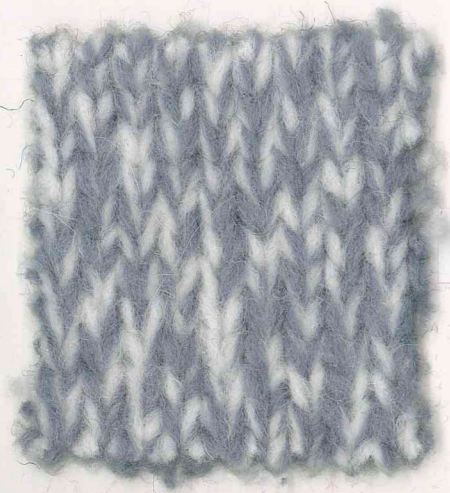

Best Shan

TOPICO-0104

1/2. 7NM

6% Alpaca
40% Wool
19% Acrylic
35% Nylon

* 2 0 7 4 *

COL: 1/3G

1

5

2

6 ●

3

7

4

8

9

13 ●

10

14

11

15

12

16

● = promotional colours - 推广色

● = promotional colours - 推广色