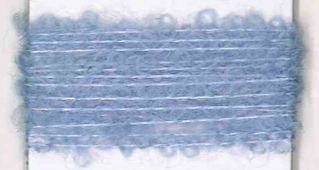

Best Shan

LUWA-4

1/4NM

30% Wool
70% Acrylic

COL: 707/5G

Best Shan

↑ 701 ●

↑ 741

↑ 731

↑ 726

↑ 729

Best Shan

↑ 738

↑ 746

↑ 705

↑ 707

↑ 742

Best Shan

↑ 711

↑ 716

↑ 721

↑ 722

↑ 516 ●

● = promotional colours - 推广色