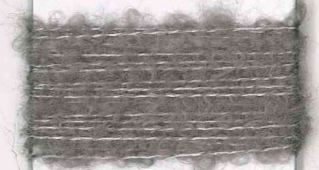

Best Shan

LUWA-4

1/4NM

30% Wool
70% Acrylic

COL: 707/5G

Best Shan

↑ 701 ●

↑ 741

↑ 731

↑ 726

↑ 729

Best Shan

↑ 738

↑ 746

↑ 705

↑ 707

↑ 742

Best Shan

↑ 711

↑ 716

↑ 721

↑ 722

↑ 516 ●

● = promotional colours - 推广色