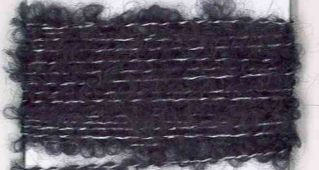

↑ 729

Best Shan